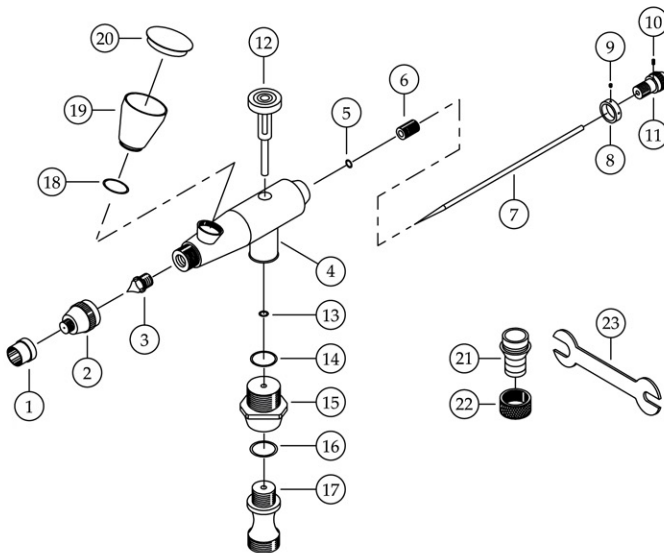

Grex Genesis.XA Exploded Diagram

No.	Part No.	Part Description
1	A033030	Needle cap
2	A043030	Nozzle cap
3	A053030	Fluid Nozzle
4	A010008	Body
5	A120005	Packing seal
6	A130004	Packing screw
7	A023030	Fluid Needle
8	A150024	Ring
9	A130008	Set screw
10	A130009	Set screw
11	A130014	Paint volume adjust knob
12	A150025	Trigger button
13	A060006	O-ring
14	A060007	O-ring
15	A150026	Air valve connector
16	A060001	O-ring
17	A150009	Air valve assembly
18	A060008	O-ring
19	A090004	Paint reservoir (7mL)
20	A100004	Paint reservoir lid (7mL)
21	A150011	Threaded insert
22	A150012	Nut
23	A150010	Nozzle wrench